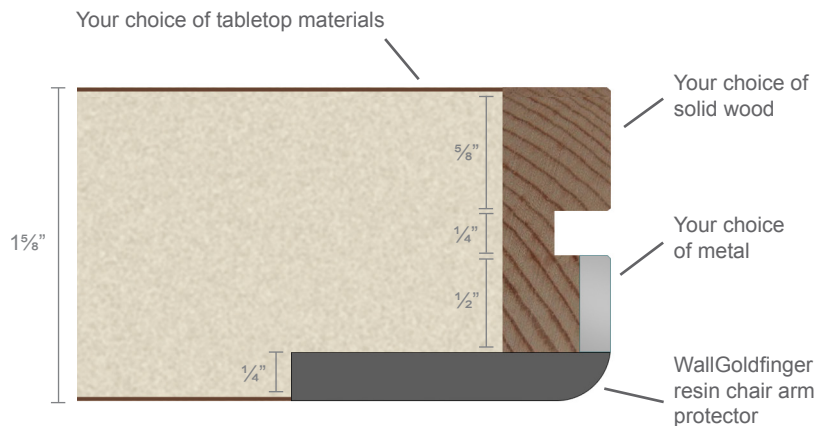

REVEAL

Protective edge

Shown in walnut, polished stainless steel and a black acetal resin bumper • Available in a variety of materials to meet your custom design needs
A comfortable 20 inches of leg room between the table edge and base

WallGoldfinger's *Reveal* protective edge provides you:

- the beauty of a metal edge while protecting your table and chair arms from wear
- diverse materials to meet your interior palette
- transitional design